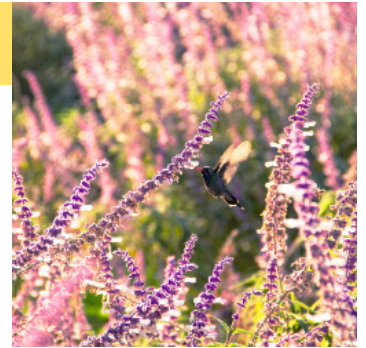

Pollinator Seed Mixes

Southern Pollinator Conservation Mix

This mix contains the following 4 native grass species and 20 native wildflower species: Yarrow, Lance Leaved Coreopsis, Blue False Indigo, Bergamot, Common Milkweed, Butterfly Milkweed, Blackeyed Susan, Goat's Rue, Grey-headed Coneflower, Blazing Star, Purple Coneflower, Rattlesnake Master, False Sunflower, Joe-Pye Weed, White Wingstem, Showy Tick Trefoil, Partridge Pea, Smooth Aster, Iron Weed, Tall Goldenrod, Little Bluestem, Indian Grass, Switchgrass, Tall Dropseed.

Southern Butterfly and Hummingbird Mix

This mix contains Yellow Wild Indigo, Common Milkweed, Butterfly Milkweed, Blackeyed Susan, Lemon Mint, Lavender, Spiked Blazing Star, Purple Coneflower, False Sunflower, Bergamot, Evening Primrose, Joe-Pye Weed, Swamp Milkweed, Monkey Flower, New England Aster, Smooth Aster, Rigid Goldenrod, Little Bluestem, Indian Grass, Virginia Wild Rye, Switchgrass

Southern Monarch Habitat Seed Mix

This mix contains the following 4 regionally adapted milkweed species, 17 regionally adapted high nectar producing perennial wildflowers, and 3 native grass species: Butterfly Milkweed, Common Milkweed, Swamp Milkweed, Smooth Beardtongue, Lance Leaved Coreopsis, Blackeyed Susan, Spotted Beebalm, Slender Mountain Mint, Early Goldenrod, Bergamot, Spiked Blazing Star, Grey-headed Coneflower, Purple Coneflower, False Sunflower, Brown-eyed Susan, Cup Plant, Joe-Pye Weed, Iron Weed, Sneezeweed, Smooth Aster, Little Bluestem, Big Bluestem, and Indian Grass.